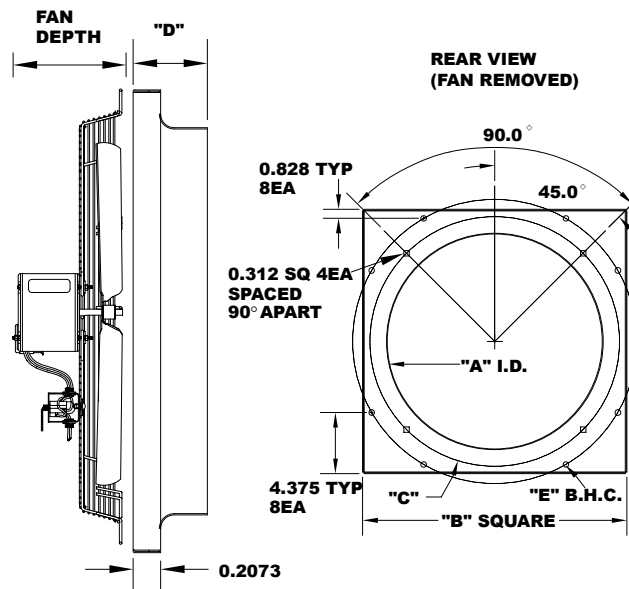

Motor Specifications

- 120V, 1-Phase, totally enclosed, permanently lubricated
 - 1/12 HP motor is 3-Speed sleeve bearing permanent split capacitor
 - 1/8 HP motor is 3-Speed sleeve bearing permanent split capacitor
 - 1/4 HP motor is 2-Speed ball bearing permanent split capacitor
- Note: Rough-in hole size is 1/2" inch larger than fan blade size

Standard Models

FAN SIZE	UPC# 686334	MODEL	HP	CFM / RPM			AMPS HIGH	WT. (LBS)
				HIGH	MED	LOW		
10"	869034	CE 10-DV	1/12	680 / 1560	540 / 1250	460 / 1080	1	11
12"	798662	CE 12-DV	1/12	825 / 1560	710 / 1250	560 / 1080	1.1	17
14"	869041	CE 14-DV	1/8	1520 / 1660	1400 / 1550	1250 / 1370	2	17
16"	869058	CE 16-DV	1/8	2100 / 1660	1900 / 1550	1700 / 1370	2.1	18
18"	798679	CE 18-DV	1/8	2300 / 1660	2100 / 1050	1850 / 1370	2.2	26
20"	869065	CE 20-DV	1/4	2925 / 1140	-	2380 / 1070	2.3	34
24"	798686	CE 24-DV	1/4	3400 / 1140	-	2770 / 1070	2.5	48
30"	798693	CE 30-DV	1/4	3950 / 1140	-	3080 / 1070	2.7	55

Dimensions (Inches)

SIZE	DEPTH	DIMENSIONS				
		"A"	"B"	"C"	"D"	"E"
10"	5.81"	10.250"	12.63"	12.375"	2.000"	12.875"
12"	7.18"	12.250"	14.50"	14.375"	2.000"	14.625"
14"	7.18"	14.250"	17.13"	16.375"	2.500"	17.375"
16"	7.18"	16.250"	19.13"	18.250"	2.875"	20.000"
18"	7.18"	18.125"	21.00"	21.750"	2.750"	22.875"
20"	7.18"	20.250"	23.13"	23.686"	2.750"	25.625"
24"	7.18"	24.250"	29.50"	27.750"	2.875"	27.875"
30"	7.18"	30.250"	33.50"	33.750"	2.875"	33.875"

Optional Wall Shutters

FAN SIZE	UPC# 686334	MODEL	DIMENSIONS		WT. (LBS)
			WIDTH	LENGTH	
10"	868433	CES-10G	13.13"	13.13"	5.0
12"	798556	CES-12G	15.13"	15.13"	5.5
14"	868457	CES-14G	17.13"	17.13"	6.5
16"	851473	CES-16G	19.00"	19.00"	8.0
18"	798563	CES-18G	21.13"	21.13"	9.0
20"	797528	CES-20G	23.13"	23.13"	10.0
24"	798570	CES-24G	27.13"	27.13"	13.0
30"	798587	CES-30G	33.13"	33.13"	19.0